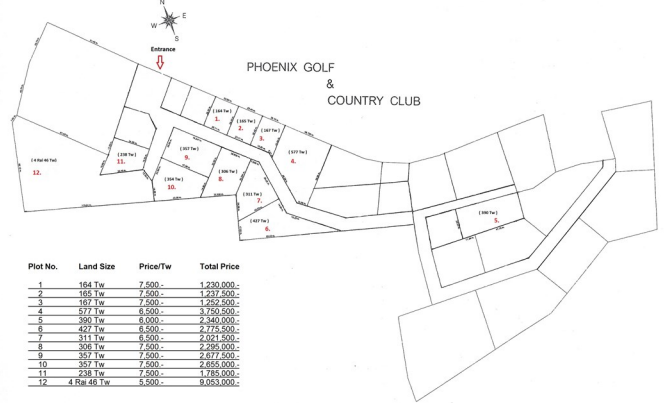

Near Phoenix golf course - LBAM3
238 TW - 4 Rai - Various plots

[Google maps link](#)

[Website link](#)

Contact us for more information:

Khun Aey: +66 (0)8 1634 3014 | Thai/English

aey@mypattayaplace.com

Mr. Herman: +66 (0)8 1745 9053 | Eng/Dutch

Adjacent to Phoenix golf course - LBAM3
238Tw to 4 Rai - Various Plots

Google Maps Top View

(Click to visit)

Contact us for more information:

 Khun Aey: +66 (0)8 1634 3014 | Thai/English

 aey@mypattayaplace.com