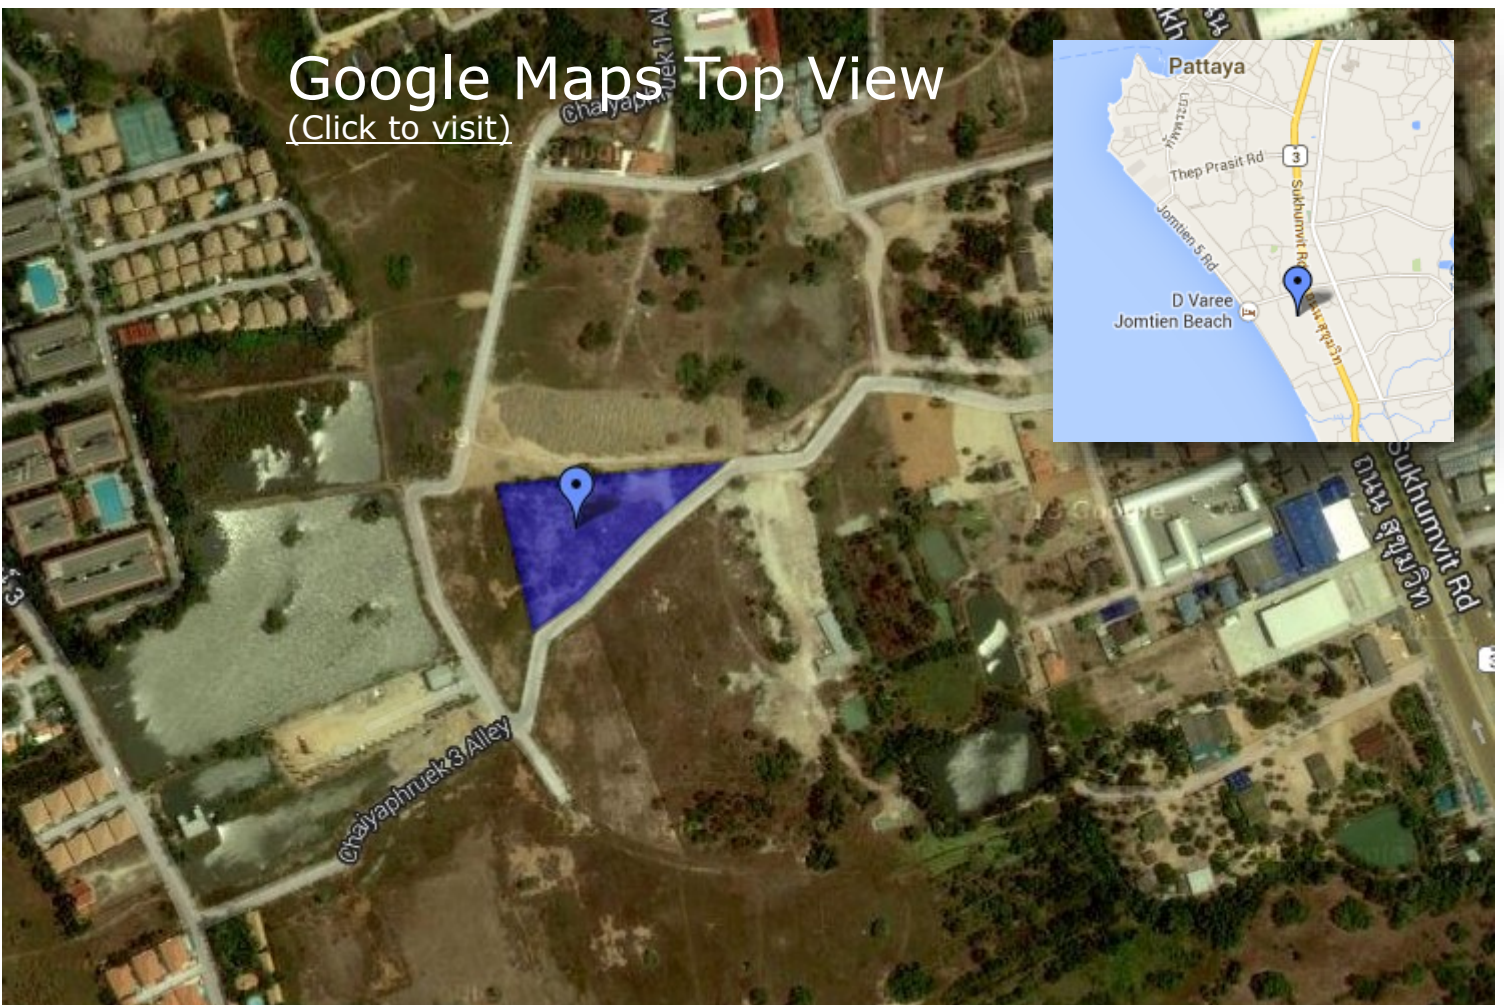

Google Maps Top View

(Click to visit)

Contact us for more information:

Khun Aey: +66 (0)8 1634 3014 | Thai/English

aey@mypattayaplace.com

Mr. Herman: +66 (0)8 1745 9053 | Eng/Dutch

herman@hermanvangucht.com

The displayed information is valid, but may be subject to errors, omissions or printing mistakes. Prices may be subject to change without prior notice.